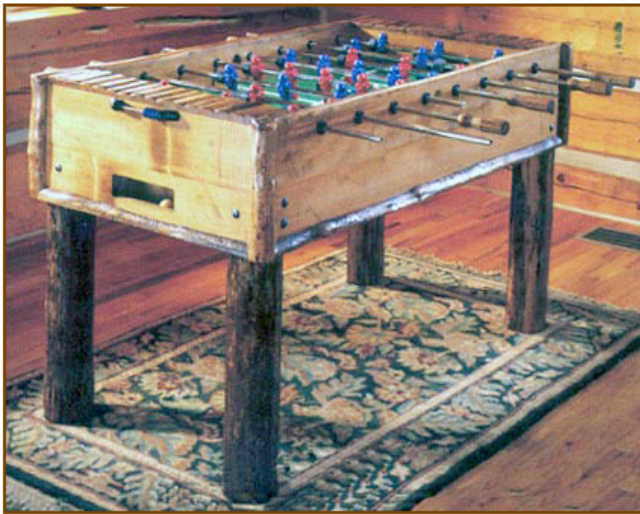

DRAWKNIFE

516 North Highway 33 - Teton, Idaho 83452 - 800.320.0527 - Fax 208.456.2768

info@drawknife.com

CUSTOM BILLIARD TABLES
GAME ROOM FURNITURE

Foosball Table

These beautiful tables have reversible 54" tops to serve as eight-place card tables or as a regular table top.

Foosball tables come in all embellishment styles and are shown here in the Standard style (far left), the Wilderness Madison (left), and the Gallatin (above right).