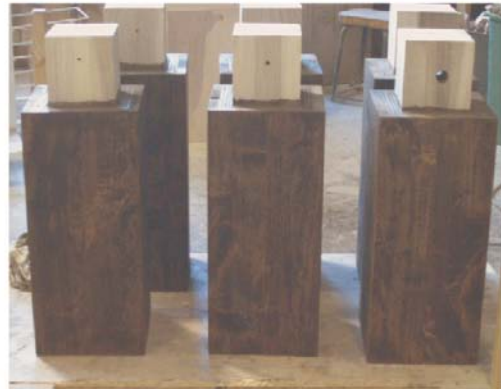

Building the Shuffleboard

The initial piece to be built in the American Prairie Collection was a 12' Shuffleboard table. Here are a few pictures of this table under construction. The client chose a dark stain, which meant that the final product closely resembles the concept sheets for this item.

Shown below are three views of the two sections of the table being built. (NOTE: the sections shown below are upside-down while leg units are being fitted into the body.)

Once the table sections and leg units are constructed, they are sent to be stained. The stain selected for this table was Provincial, which is one of our darker stains.

Pictured at upper right are the stained leg units and the two sections of the cradle.

The two pictures at lower right show the corner detail of the cradle body and the detail inside the cradle with its carpeted interior.